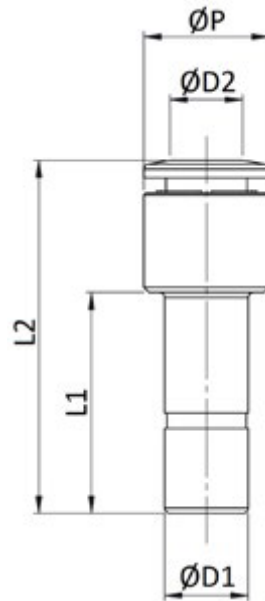

Data Sheet

Article number: 589OTRGJ1008

Description: Straight reduction $\text{\O}10\text{-}\text{\O}8$

Type: OTRGJ1008, Nickel plated brass

Measures

= 10

= 8

= 14

= 22.5

= 36.5

Weight = 13